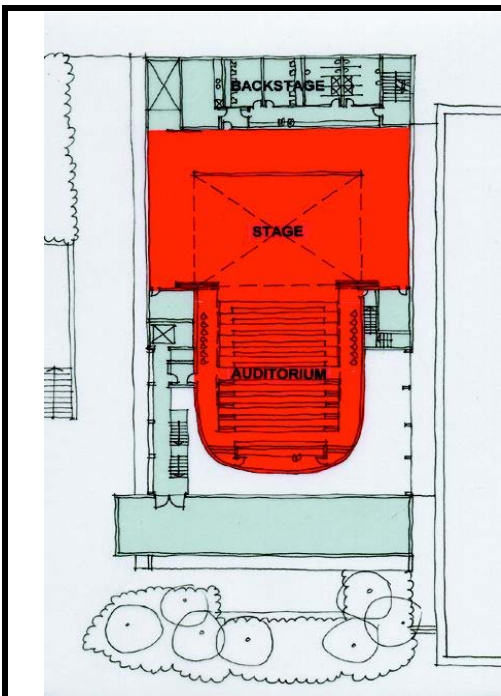

The ground floor includes display spaces, the foyer and existing Civic Hall. Features include:

Gallery and display spaces

- two gallery areas - 4 metre height with 80 linear metres of display space
- multi-purpose display capability
- fully environmentally controlled

Existing hall

- 40 by 20 metre sport and recreation hall
- wooden sprung floor

Foyer

- glass front facing Fergusson Drive
- will function as a multi-purpose exhibiting and activity space.
- catering facilities/café/bar

The upper level includes the theatre, offices and green rooms. Features include:

Theatre

- seating for 200 – each of these seats is for sale! Seating is tiered and includes gallery seating along the sides. The front area has flexibility to enable use as a theatre restaurant. Specific accessibility seating is provided. (Refer to the artist impression overleaf.)
- public elevator
- full-size stage and wings
- air conditioning
- lighting and sound equipment
- backstage changing rooms and green room
- scenery hoist

Above right: a floor plan of the ground floor.

Above left: a floor plan of the upper level.

At right: a cross section of Expressions from the Civic Hall side.

Overleaf

Above left: view from Fergusson Drive locating Expressions between the Council building and H²O Xstream.