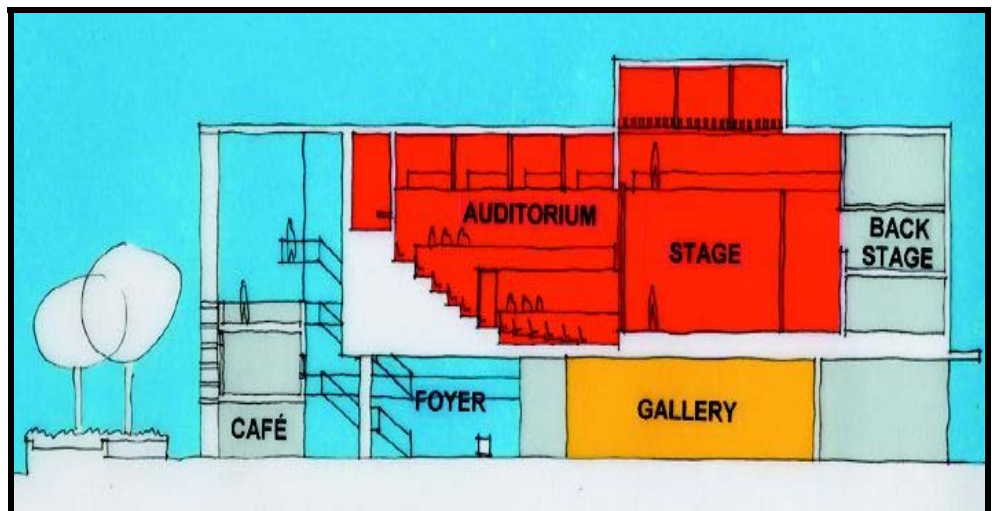

For bookings and information contact:
Expressions Arts and Entertainment Centre
836 Fergusson Drive
PO Box 40 594
Upper Hutt

p (04) 527 2168
f (04) 527 2180
e info@expressions.org.nz
www.expressions.org.nz