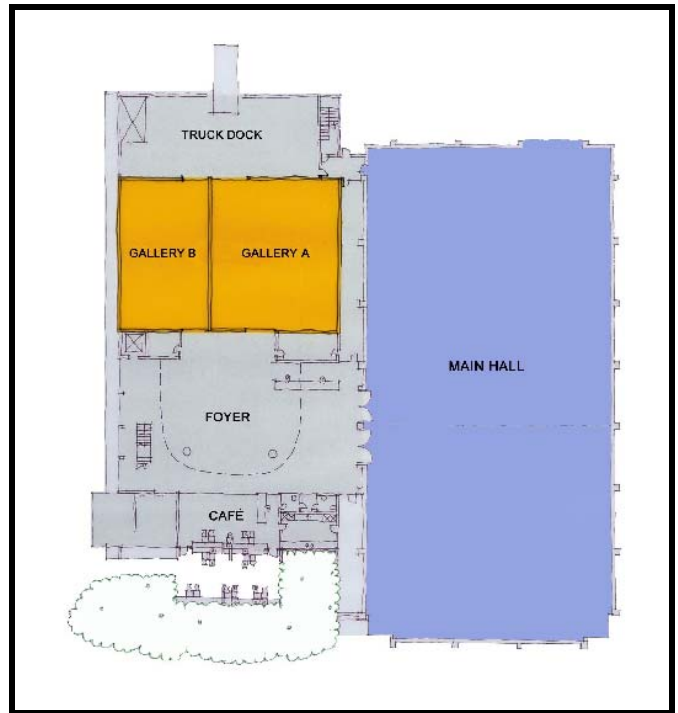

The ground floor includes display spaces, the foyer and existing Civic Hall. Features include:

Gallery and display spaces

- two gallery areas - 4 metre height with 80 linear metres of display space
- multi-purpose display capability
- fully environmentally controlled

Existing hall

- 40 by 20 metre sport and recreation hall
- wooden sprung floor

Foyer

- glass front facing Fergusson Drive
- will function as a multi-purpose exhibiting and activity space.
- catering facilities/café/bar

The upper level includes the theatre, offices and green rooms. Features include:

Theatre

- seating for 200 – each of these seats is for sale! Seating is tiered and includes gallery seating along the sides. The front area has flexibility to enable use as a theatre restaurant. Specific accessibility seating is provided. (Refer to the artist impression overleaf.)
- public elevator
- full-size stage and wings
- air conditioning
- lighting and sound equipment
- backstage changing rooms and green room
- scenery hoist

Above right: a floor plan of the ground floor.

Above left: a floor plan of the upper level.

At right: a cross section of Expressions from the Civic Hall side.

Overleaf

Above left: view from Fergusson Drive locating Expressions between the Council building and H²O Xstream.