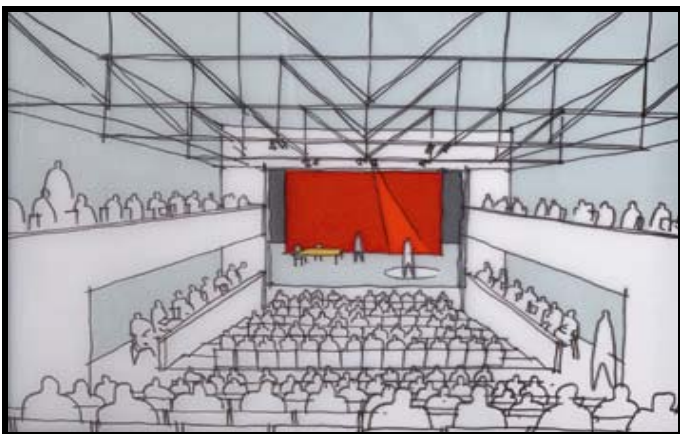

Expressions Arts and Entertainment Centre

Upper Hutt's vision for a multi-purpose arts and recreation facility will soon be a reality. Designed by Architecture +, the new building will add an art gallery and 200-seat theatre, along with a café and hospitality areas to the existing civic hall.

**Opening
September
2003!**

"Our vision is for an inspired community celebrating expression."

Community focused operation

Upper Hutt City Council has contracted and part-funded the Expressions Arts and Entertainment Trust to operate the facility. The Trust is responsible for all promotion, programming and operation of Expressions.

Trustees are appointed by the Council. Expressions Trustees are Nicola Meek (Chair); Norma, Lady Beattie; Philip Bentley; Barry Houston; Bryan Jackson; Tom Leckie; and Peter Richardson. In addition the Trust has appointed an Advisory Trustee from Orongomai Marae, Joy Bullen.

Stephanie Cottrill has been appointed Director of Expressions, to oversee operation of the Centre, and to actively promote new and exciting arts opportunities in the city.

Multi-use design

The multi-use design of Expressions will allow a range of activities to be offered, boosting leisure and entertainment opportunities in the city - from workshops, conferences, exhibitions, and sporting activities, through to performances, special events and community celebrations. The new facility will also continue to allow for craft shows and other large events which may take up the whole building.