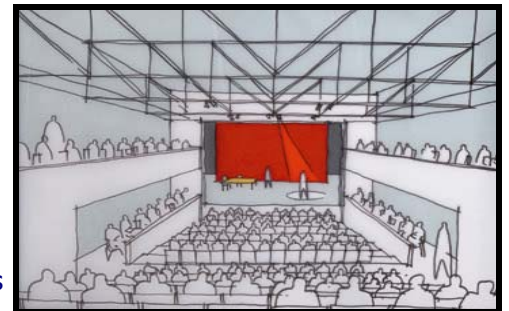

...one of Expressions' most vibrant spaces

Exhibition spaces

- fully programmed public gallery hosting a variety of creative and artistic exhibitions to reflect, challenge, and inspire the community
- second gallery with exquisite, original, New Zealand-made creative gifts on sale
- Rotary Foyer hosting selected local exhibitions with an interactive focus
- public education programme to complement exhibits

We're more than an arts centre...