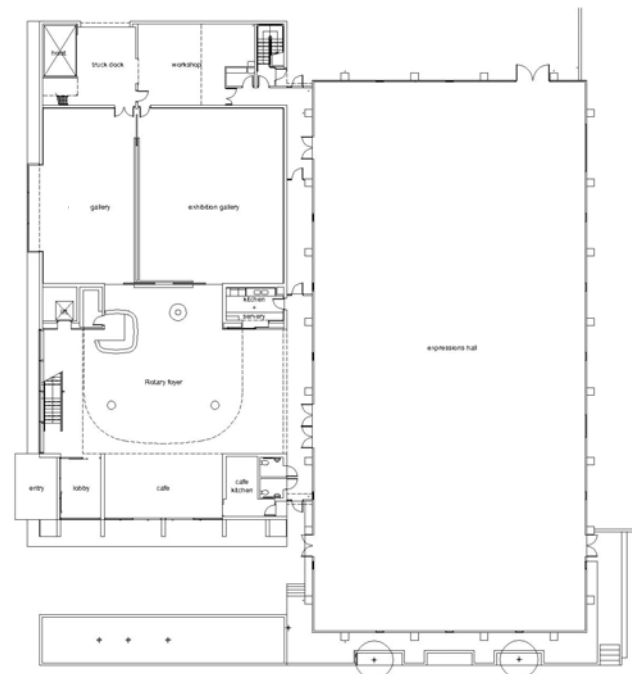

...there's something for everyone!

Expressions Hall

The former Civic Hall is now an integral part of Expressions.

- large sport and recreation hall (22m x 45m)
- highly praised wooden sprung floor
- catering to 800 seated, 1120 standing or 500 at tables
- new moveable stage

suitable for

- sports activities • wedding receptions • balls and dances • trade shows • community celebrations • prize givings • cabarets

Café café operator to be announced soon!

- Our café will offer wonderful food, excellent coffee, an assortment of teas, delicious wines, even a catering service should you need one to add that special touch to your function.
- Come in and indulge yourself – it's a great place to just sit, to catch up with friends, to take pleasure in a leisurely brunch, to grab that needed coffee...

...express yourself, be inspired, celebrate, unwind

Book now!

p 04 527 2168, info@expressions.org.nz